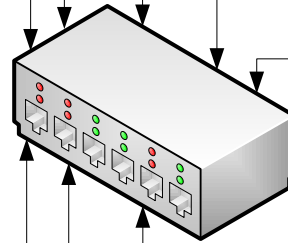

INDIAN FINE DINING

QMP5286

OPEN AIR LOUNGE

QMP5286

STEAK&SEAFOOD

QMP5286

Option:
QMP5196 as order terminal

Option:
QPrint with LAN interface
as bar printer

ethernet connection

network switch

MANAGEMENT

1. QPrint with LAN interface and
melody box as kitchen printer

max. 8 QPrint with LAN interface
and melody box as kitchen printer

KITCHEN